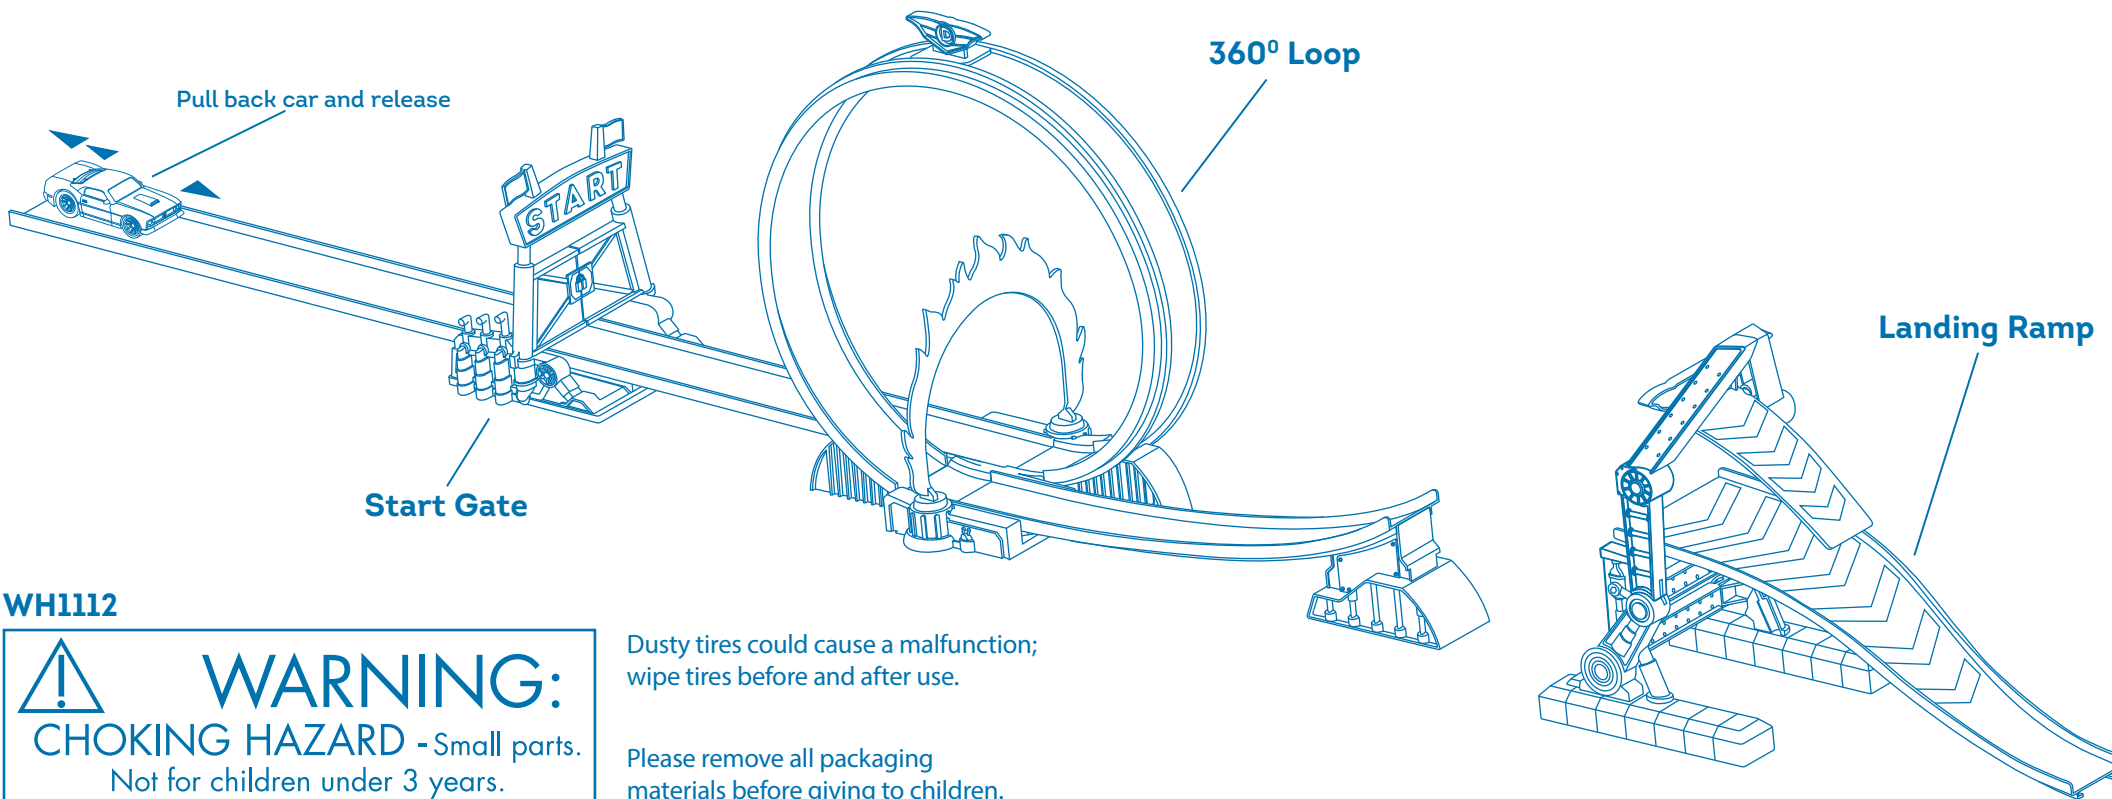

Includes

WH1112

WARNING:
CHOKING HAZARD - Small parts.
Not for children under 3 years.

Dusty tires could cause a malfunction;
wipe tires before and after use.

Please remove all packaging
materials before giving to children.

1 360° Loop

2 Landing Ramp

3 Start Gate