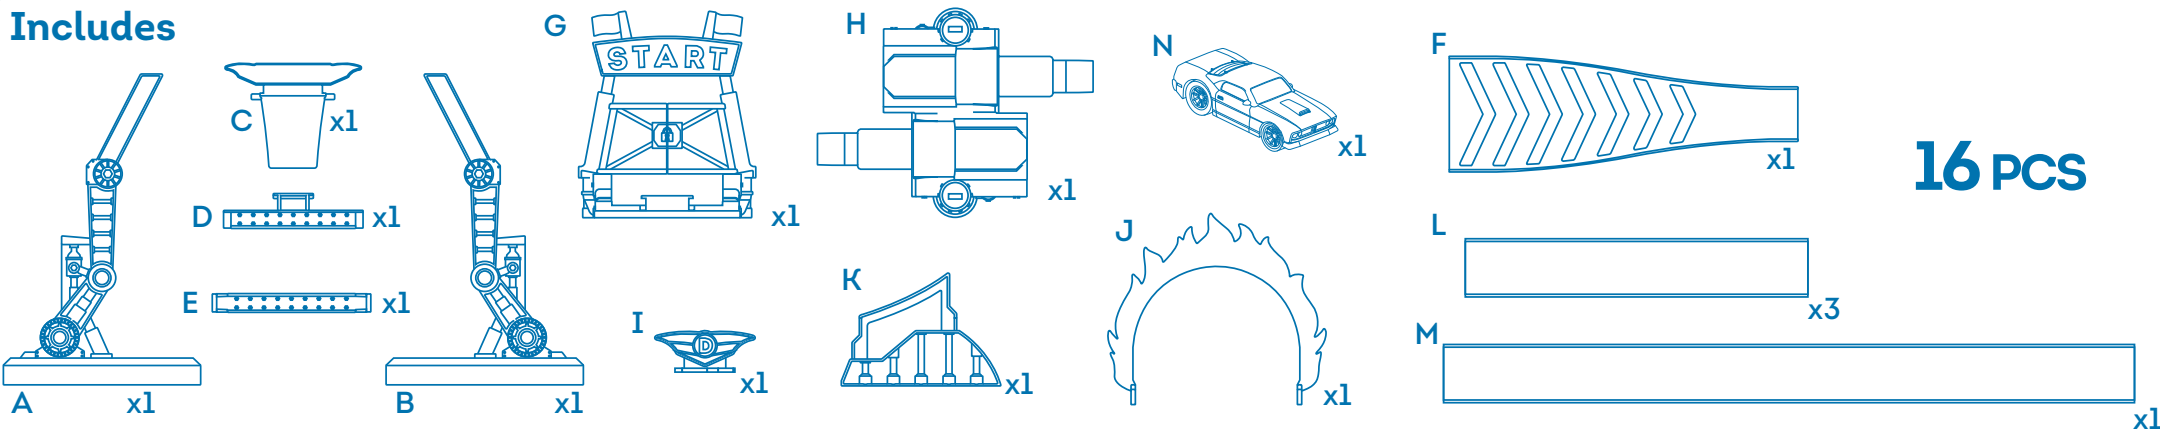

Includes

WH1112

WARNING:
CHOKING HAZARD - Small parts.
Not for children under 3 years.

Dusty tires could cause a malfunction;
wipe tires before and after use.

Please remove all packaging
materials before giving to children.

1 360° Loop

2 Landing Ramp

3 Start Gate