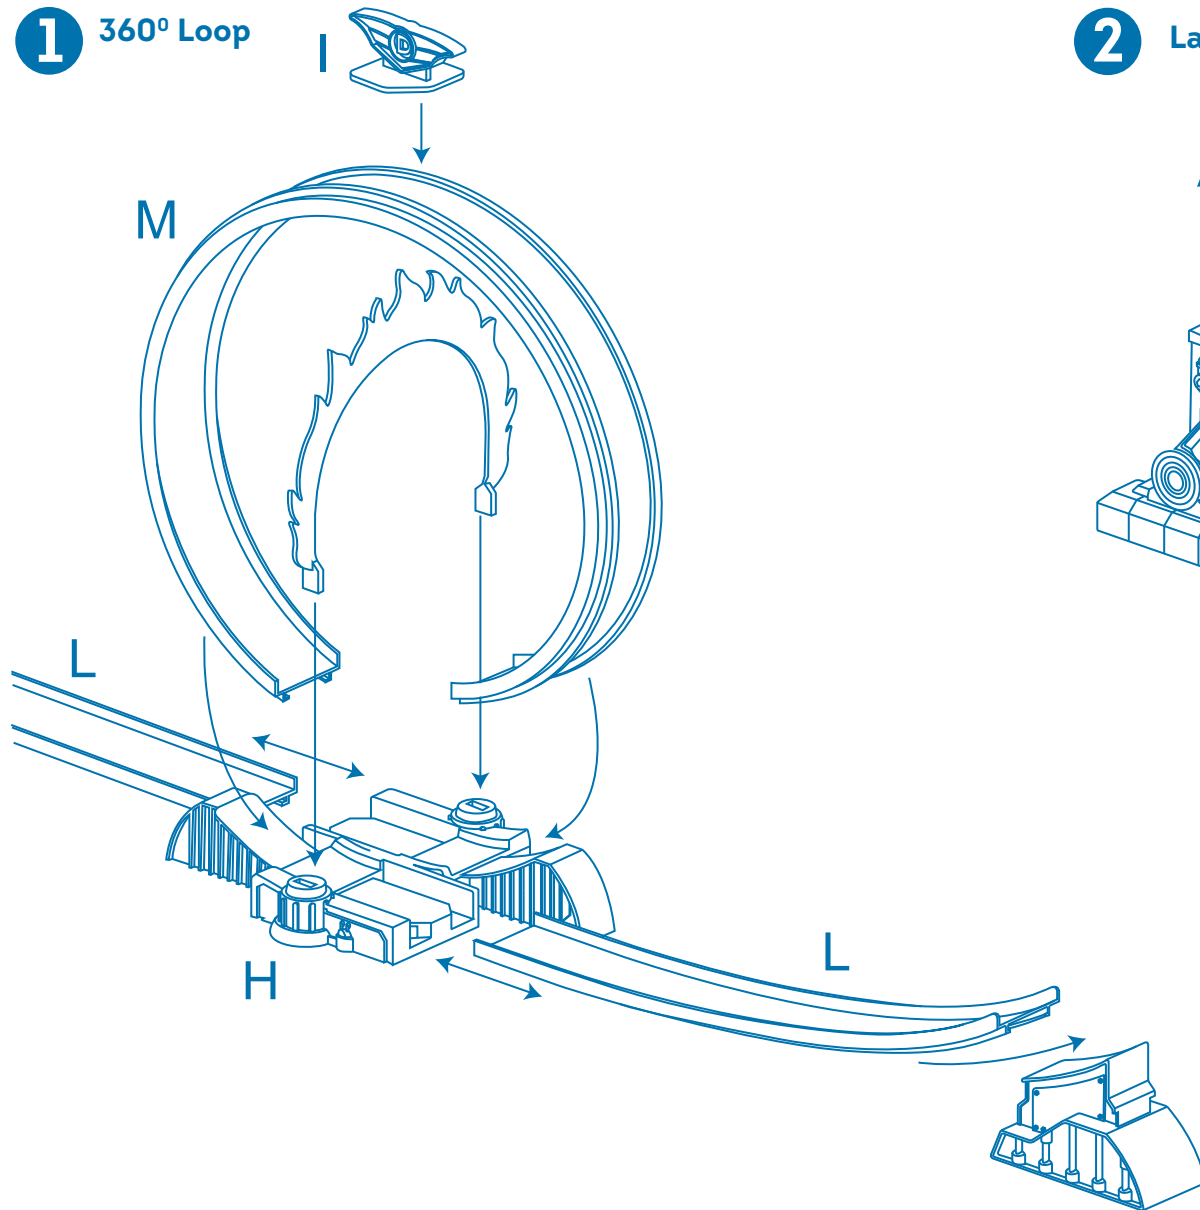

Includes

WH1112

WARNING:
CHOKING HAZARD - Small parts.
Not for children under 3 years.

Dusty tires could cause a malfunction;
wipe tires before and after use.

Please remove all packaging
materials before giving to children.

1 360° Loop

2 Landing Ramp

3 Start Gate